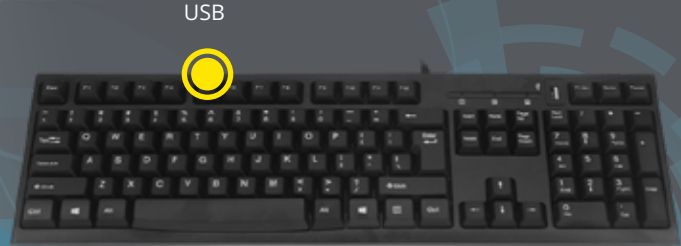

## Acessorios / Perifericos

~~32,9€~~

**24,9€**

Teclado INSYS PC1-K300R  
Hub USB | 1,8m | Interface  
USB

~~9,9€~~

**7,9€**

Teclado INSYS MT8-K815  
1Hub USB | 1,8m | Interface  
USB

~~11,9€~~