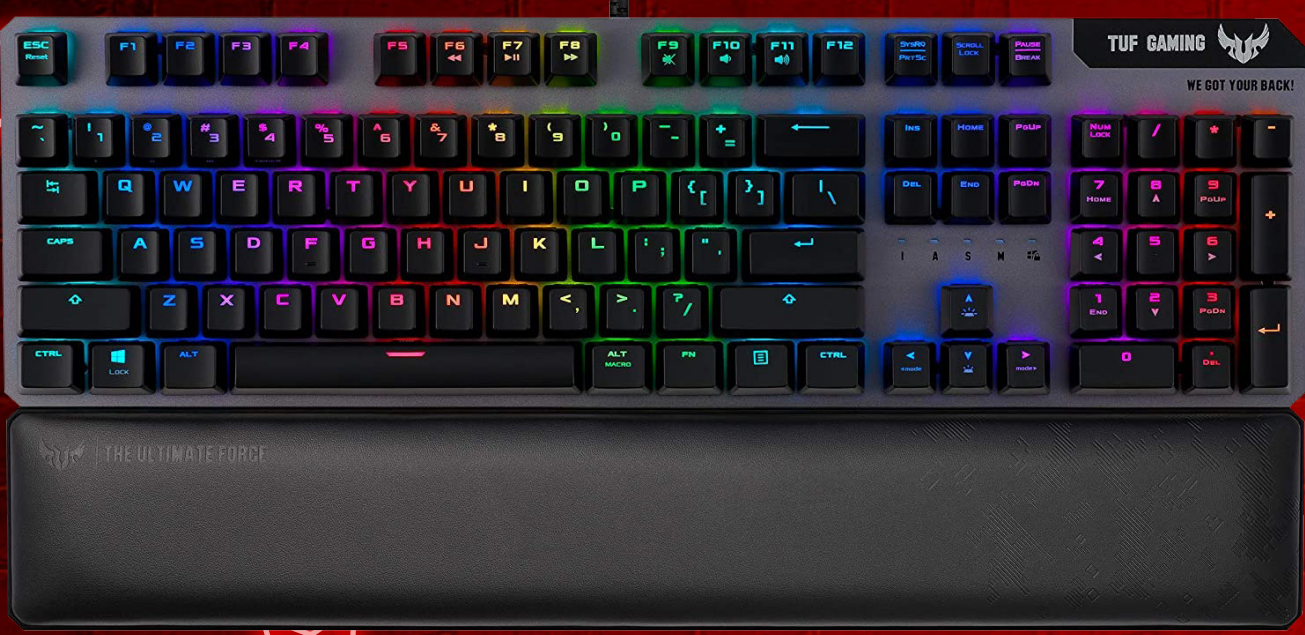

~~149,9€~~
129,9€

**Teclado
Asus TUF Gaming K7 RGB**
AURA SYNC
Descanso de pulso destacável